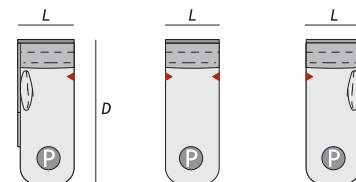

Ležalniki Rica

Corner recliners Rica
Kutni ležajevi Rica
Eckliegen Rica

L1P/6	D = 175 cm, L = 68 cm	L1P/7
D = ?, L = ?		
L1P/0	D = 175 cm, L = 65 cm	
D = ?, L = ?