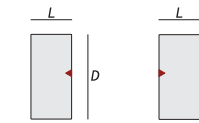

PAVIA LUX

? **Željena dimenzija**
Your dimension

Odprt zaključek
Open end

Sedežni elementi

Seating elements

Enosed / 1-seater	
L = 70 cm	11/0
L = 80 cm	12/0
L = 90 cm	13/0
Dvosed / 2-seater	
L = 140 cm	21/0
L = 160 cm	22/0
L = 180 cm	23/0
L = ?	

Sedežni elementi FIX

Seating elements FIX

Enosed / 1-seater	
L = 70 cm	11/0s
L = 80 cm	12/0s
L = 90 cm	13/0s
Dvosed / 2-seater	
L = 140 cm	21/0s
L = 160 cm	22/0s
L = 180 cm	23/0s
L = ?	

01/4	D = 125 cm, L = 40 cm	01/5
02/4	D = 125 cm, L = 50 cm	02/5
03/4	D = 125 cm, L = 60 cm	03/5
01/4s	D = 105 cm, L = 40 cm	01/5s
02/4s	D = 105 cm, L = 50 cm	02/5s
03/4s	D = 105 cm, L = 60 cm	03/5s
	D = ?, L = ?	

Naslon za roko

Armrest

0/6	D = 125 cm, L = 25 cm	0/7
0/6s	D = 105 cm, L = 25 cm	0/7s
	D = ?, L = ?	

Pregiben naslon za roko

Adjustable armrest

0/6p	D = 125 cm, L = 45 cm	0/7p
0/6ps	D = 105 cm, L = 45 cm	0/7ps
	D = ?, L = ?	

Kotni element

Corner unit

L = 125 cm, L = 125 cm	5/5
L = 105 cm, L = 105 cm	5/5s
L = ?	

Kotni ležalniki

Corner recliners

KL1/6	D = 140 cm, L = 125 cm	KL1/7
KL2/6	D = 160 cm, L = 125 cm	KL2/7
KL3/6	D = 180 cm, L = 125 cm	KL3/7
KL5/6	D = 200 cm, L = 125 cm	KL5/7
KL1/6s	D = 140 cm, L = 105 cm	KL1/7s
KL2/6s	D = 160 cm, L = 105 cm	KL2/7s
KL3/6s	D = 180 cm, L = 105 cm	KL3/7s
KL5/6s	D = 200 cm, L = 105 cm	KL5/7s
	D = ?, L = ?	