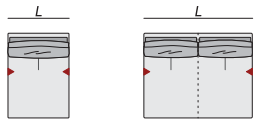

PAVIA LUX

? **Željena dimenzija**
Your dimension

Odprt zaključek
Open end

Sedežni elementi

Seating elements

Enosed / 1-seater	
L = 70 cm	11/0
L = 80 cm	12/0
L = 90 cm	13/0
Dvosed / 2-seater	
L = 140 cm	21/0
L = 160 cm	22/0
L = 180 cm	23/0
L = ?	

Sedežni elementi FIX

Seating elements FIX

Enosed / 1-seater	
L = 70 cm	11/0s
L = 80 cm	12/0s
L = 90 cm	13/0s
Dvosed / 2-seater	
L = 140 cm	21/0s
L = 160 cm	22/0s
L = 180 cm	23/0s
L = ?	

01/4	D = 125 cm, L = 40 cm	01/5
02/4	D = 125 cm, L = 50 cm	02/5
03/4	D = 125 cm, L = 60 cm	03/5
01/4s	D = 105 cm, L = 40 cm	01/5s
02/4s	D = 105 cm, L = 50 cm	02/5s
03/4s	D = 105 cm, L = 60 cm	03/5s
	D = ?, L = ?	

Naslon za roko

Armrest

0/6	D = 125 cm, L = 25 cm	0/7
0/6s	D = 105 cm, L = 25 cm	0/7s
	D = ?, L = ?	

Pregiben naslon za roko

Adjustable armrest

0/6p	D = 125 cm, L = 45 cm	0/7p
0/6ps	D = 105 cm, L = 45 cm	0/7ps
	D = ?, L = ?	

Kotni element

Corner unit

L = 125 cm, L = 125 cm	5/5
L = 105 cm, L = 105 cm	5/5s
L = ?	

Kotni ležalniki

Corner recliners

KL1/6	D = 140 cm, L = 125 cm	KL1/7
KL2/6	D = 160 cm, L = 125 cm	KL2/7
KL3/6	D = 180 cm, L = 125 cm	KL3/7
KL5/6	D = 200 cm, L = 125 cm	KL5/7
KL1/6s	D = 140 cm, L = 105 cm	KL1/7s
KL2/6s	D = 160 cm, L = 105 cm	KL2/7s
KL3/6s	D = 180 cm, L = 105 cm	KL3/7s
KL5/6s	D = 200 cm, L = 105 cm	KL5/7s
	D = ?, L = ?	