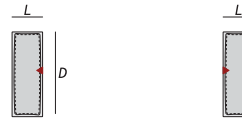

Sedežni elementi FIX

Seating elements FIX

Enosed / 1-seater	
L = 70 cm	11/0s
L = 80 cm	12/0s
L = 90 cm	13/0s
Dvosed / 2-seater	
L = 140 cm	21/0s
L = 160 cm	22/0s
L = 180 cm	23/0s
L = ?	

01/4	D = 125 cm, L = 40 cm	01/5
02/4	D = 125 cm, L = 50 cm	02/5
03/4	D = 125 cm, L = 60 cm	03/5
01/4s	D = 105 cm, L = 40 cm	01/5s
02/4s	D = 105 cm, L = 50 cm	02/5s
03/4s	D = 105 cm, L = 60 cm	03/5s
	D = ?, L = ?	

Naslon za roko

Armrest

0/6	D = 125 cm, L = 25 cm	0/7
0/6s	D = 105 cm, L = 25 cm	0/7s
	D = ?, L = ?	

Pregiben naslon za roko

Adjustable armrest

0/6p	D = 125 cm, L = 45 cm	0/7p
0/6ps	D = 105 cm, L = 45 cm	0/7ps
	D = ?, L = ?	

Tabure

Tabouret

D = 70 cm, L = 70 cm	T70
D = 90 cm, L = 70 cm	T90
D = 80 cm, L = 80 cm	T80
D = ?, L = ?	

Ležalniki

Recliners

D = 140 cm, L = 70 cm	L12/0
D = 140 cm, L = 80 cm	L13/0
D = 140 cm, L = 90 cm	L14/0
D = 160 cm, L = 70 cm	L22/0
D = 160 cm, L = 80 cm	L23/0
D = 160 cm, L = 90 cm	L24/0
D = 180 cm, L = 70 cm	L32/0
D = 180 cm, L = 80 cm	L33/0
D = 180 cm, L = 90 cm	L34/0
D = 200 cm, L = 70 cm	L42/0
D = 200 cm, L = 80 cm	L43/0
D = 200 cm, L = 90 cm	L44/0
D = ?, L = ?	

Kotni element

Corner unit

L = 125 cm, L = 125 cm	5/5
L = 105 cm, L = 105 cm	5/5s
L = ?	

Kotni ležalniki

Corner recliners

KL1/6	D = 140 cm, L = 125 cm	KL1/7
KL2/6	D = 160 cm, L = 125 cm	KL2/7
KL3/6	D = 180 cm, L = 125 cm	KL3/7
KL5/6	D = 200 cm, L = 125 cm	KL5/7
KL1/6s	D = 140 cm, L = 105 cm	KL1/7s
KL2/6s	D = 160 cm, L = 105 cm	KL2/7s
KL3/6s	D = 180 cm, L = 105 cm	KL3/7s
KL5/6s	D = 200 cm, L = 105 cm	KL5/7s
	D = ?, L = ?	