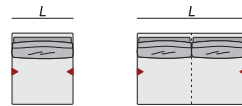

PAVIA LUX

? **Željena dimenzija**
Your dimension

Odprt zaključek
Open end

Sedežni elementi

Seating elements

Enosed / 1-seater	
L = 70 cm	11/0
L = 80 cm	12/0
L = 90 cm	13/0
Dvosed / 2-seater	
L = 140 cm	21/0
L = 160 cm	22/0
L = 180 cm	23/0
L = ?	

Sedežni elementi FIX

Seating elements FIX

Enosed / 1-seater	
L = 70 cm	11/0s
L = 80 cm	12/0s
L = 90 cm	13/0s
Dvosed / 2-seater	
L = 140 cm	21/0s
L = 160 cm	22/0s
L = 180 cm	23/0s
L = ?	

01/4	D = 125 cm, L = 40 cm	01/5
02/4	D = 125 cm, L = 50 cm	02/5
03/4	D = 125 cm, L = 60 cm	03/5
01/4s	D = 105 cm, L = 40 cm	01/5s
02/4s	D = 105 cm, L = 50 cm	02/5s
03/4s	D = 105 cm, L = 60 cm	03/5s
	D = ?, L = ?	

Naslon za roko

Armrest

0/6	D = 125 cm, L = 25 cm	0/7
0/6s	D = 105 cm, L = 25 cm	0/7s
	D = ?, L = ?	

Pregiben naslon za roko

Adjustable armrest

0/6p	D = 125 cm, L = 45 cm	0/7p
0/6ps	D = 105 cm, L = 45 cm	0/7ps
	D = ?, L = ?	

Kotni element

Corner unit

L = 125 cm, L = 125 cm	5/5
L = 105 cm, L = 105 cm	5/5s
L = ?	

Kotni ležalniki

Corner recliners

KL1/6	D = 140 cm, L = 125 cm	KL1/7
KL2/6	D = 160 cm, L = 125 cm	KL2/7
KL3/6	D = 180 cm, L = 125 cm	KL3/7
KL5/6	D = 200 cm, L = 125 cm	KL5/7
KL1/6s	D = 140 cm, L = 105 cm	KL1/7s
KL2/6s	D = 160 cm, L = 105 cm	KL2/7s
KL3/6s	D = 180 cm, L = 105 cm	KL3/7s
KL5/6s	D = 200 cm, L = 105 cm	KL5/7s
	D = ?, L = ?	