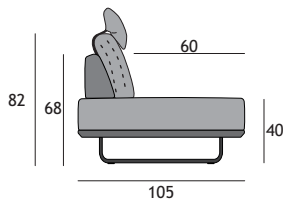

PAVIA LUX

? **Željena dimenzija**
Your dimension

Odprt zaključek
Open end

Sedežni elementi

Seating elements

Enosed / 1-seater	
L = 70 cm	11/0
L = 80 cm	12/0
L = 90 cm	13/0
Dvosed / 2-seater	
L = 140 cm	21/0
L = 160 cm	22/0
L = 180 cm	23/0
L = ?	

Sedežni elementi FIX

Seating elements FIX

Enosed / 1-seater	
L = 70 cm	11/0s
L = 80 cm	12/0s
L = 90 cm	13/0s
Dvosed / 2-seater	
L = 140 cm	21/0s
L = 160 cm	22/0s
L = 180 cm	23/0s
L = ?	

01/4	D = 125 cm, L = 40 cm	01/5
02/4	D = 125 cm, L = 50 cm	02/5
03/4	D = 125 cm, L = 60 cm	03/5
01/4s	D = 105 cm, L = 40 cm	01/5s
02/4s	D = 105 cm, L = 50 cm	02/5s
03/4s	D = 105 cm, L = 60 cm	03/5s
	D = ?, L = ?	

Naslon za roko

Armrest

0/6	D = 125 cm, L = 25 cm	0/7
0/6s	D = 105 cm, L = 25 cm	0/7s
	D = ?, L = ?	

Pregiben naslon za roko

Adjustable armrest

0/6p	D = 125 cm, L = 45 cm	0/7p
0/6ps	D = 105 cm, L = 45 cm	0/7ps
	D = ?, L = ?	

Kotni element

Corner unit

L = 125 cm, L = 125 cm	5/5
L = 105 cm, L = 105 cm	5/5s
L = ?	

Kotni ležalniki

Corner recliners

KL1/6	D = 140 cm, L = 125 cm	KL1/7
KL2/6	D = 160 cm, L = 125 cm	KL2/7
KL3/6	D = 180 cm, L = 125 cm	KL3/7
KL5/6	D = 200 cm, L = 125 cm	KL5/7
KL1/6s	D = 140 cm, L = 105 cm	KL1/7s
KL2/6s	D = 160 cm, L = 105 cm	KL2/7s
KL3/6s	D = 180 cm, L = 105 cm	KL3/7s
KL5/6s	D = 200 cm, L = 105 cm	KL5/7s
	D = ?, L = ?	